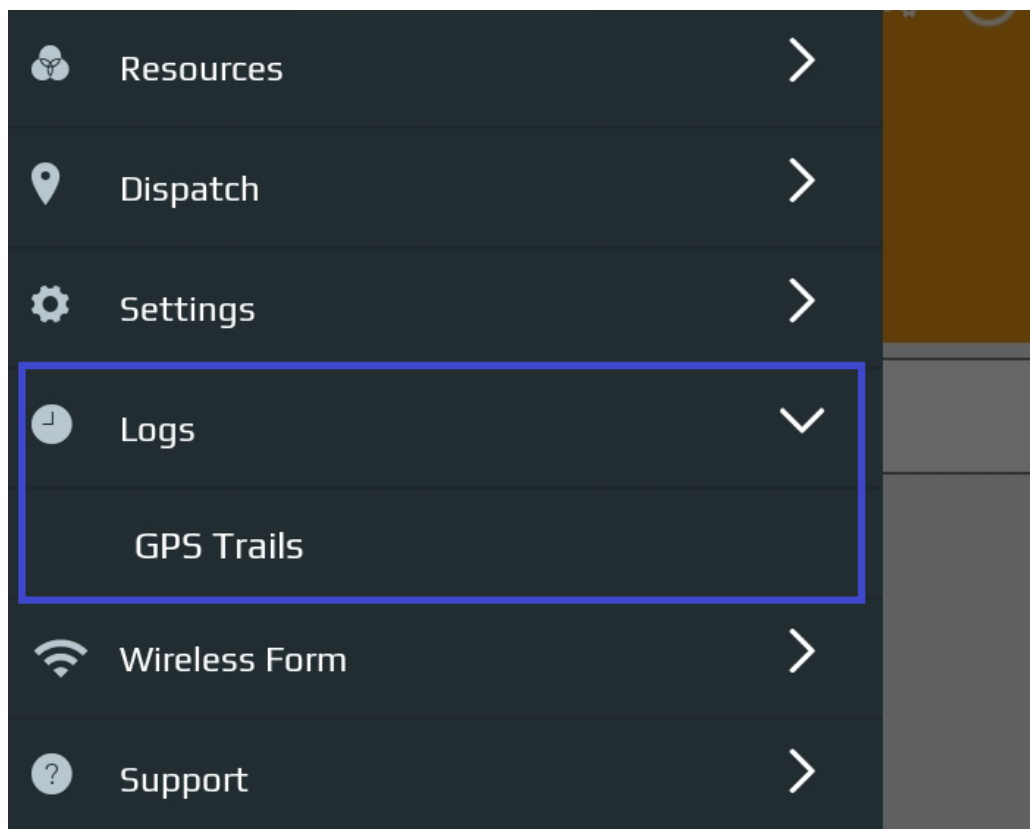

- LOGIN

- Login with the driver user (Figure 1.0)
  - If vehicle is already assigned from portal then the user should have the vehicle selected after login
  - If the vehicle is not assigned from the portal then the new vehicle will be created on the portal with the username.(Figure 1.1)

Figure 1.0

This vehicle has been created after the driver login, because the driver has not been assigned with a vehicle from portal

Vehicle#	Fuel Type	Vehicle type	VIN	Drivers	Department	Vendor	Home Base	State
Driver0022		Other	Driver0022	222, Driver Uni	Transportation(TRANSPORTATION)			Active
Akki8019_27		Other	Akki8019_27		Transportation(TRANSPORTATION)			Active
driver4321		Other	driver4321	2	Transportation(TRANSPORTATION)			Active
dkalra5March		Other	dkalra5March		Transportation(TRANSPORTATION)			Active

Figure 1.1

- **Steps**

- Login to the mobile application- YLogForms
- Now tap on hamburger icon to open the side menu
- Click on the Logs menu options
- Click on GPS Trails(**Figure 1.3**)
- Here the user will be redirected to the Map Screen (First user will have the map view to show the vehicle locations on the screen)(**Figure 1.4**)
- If user wants to view the tabular view of all the locations - click on the tabular icon on the top (**Figure 1.5**)
- User will have a popup enabled on the screen with the list of locations sorted in the chronological order(latest on top and oldest on bottom)(**Figure 1.6**)

## ● SYNCED Locations on the PORTAL

- Driver user when log in to the portal all the data will be displayed on map and grid view.
- Steps
  - Login on Portal
  - Click the hamburger icon to open the side menu
  - Click on Logs menu option
  - Click on GPS Trails sub menu option
  - User will be redirected to the screen to display the tracked locations on map and grid view **(Figure 1.7, 1.8)**