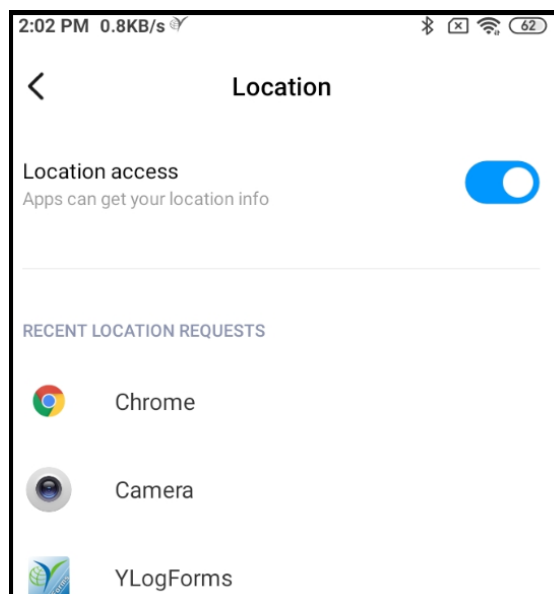

## Objectives and Steps

- **Track and Sync the user location on PORTAL.**

The driver should be logged in on the yLogForms mobile application and must have internet access on the device.

Settings > Location > ON (Vary on device settings)