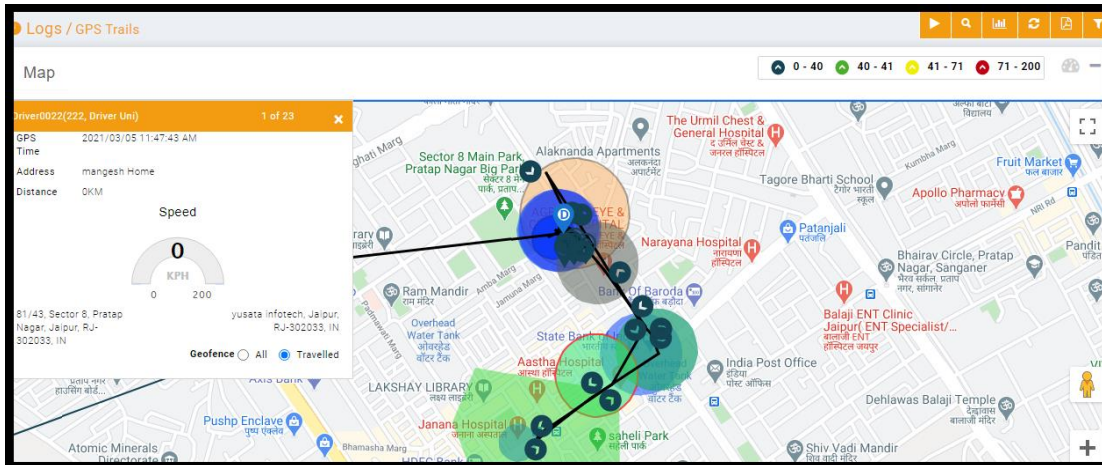

Figure 1.1

- **Steps**

- Login to the mobile application- YLogForms
- Now tap on hamburger icon to open the side menu
- Click on the Logs menu options
- Click on GPS Trails(**Figure 1.3**)
- Here the user will be redirected to the Map Screen (First user will have the map view to show the vehicle locations on the screen)(**Figure 1.4**)
- If user wants to view the tabular view of all the locations - click on the tabular icon on the top (**Figure 1.5**)
- User will have a popup enabled on the screen with the list of locations sorted in the chronological order(latest on top and oldest on bottom)(**Figure 1.6**)

(Figure 1.3)

(Figure 1.4)

(Figure 1.5)

(Figure 1.6)

## ● SYNCED Locations on the PORTAL

- Driver user when log in to the portal all the data will be displayed on map and grid view.
- Steps
  - Login on Portal
  - Click the hamburger icon to open the side menu
  - Click on Logs menu option
  - Click on GPS Trails sub menu option
  - User will be redirected to the screen to display the tracked locations on map and grid view **(Figure 1.7, 1.8)**