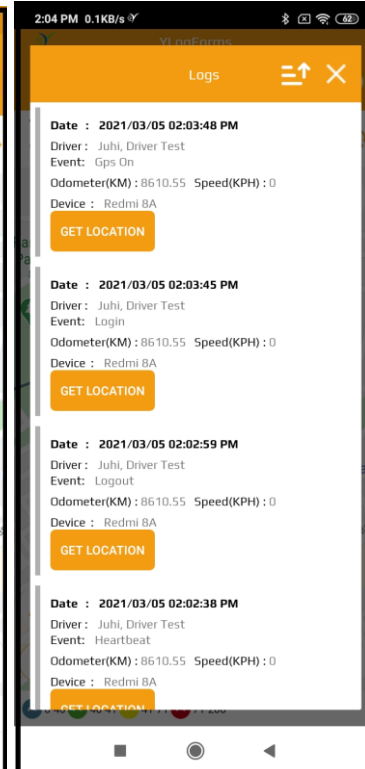

Figure 1.0

This vehicle has been created after the driver login, because the driver has not been assigned with a vehicle from portal

Vehicle#	Fuel Type	Vehicle type	VIN	Drivers	Department	Vendor	Home Base	State
Driver0022		Other	Driver0022	222, Driver Uni	Transportation(TRANSPORTATION)			Active
Akki8019_27		Other	Akki8019_27		Transportation(TRANSPORTATION)			Active
driver4321		Other	driver4321	2	Transportation(TRANSPORTATION)			Active
dkalra5March		Other	dkalra5March		Transportation(TRANSPORTATION)			Active

Figure 1.1

- **Steps**

- Login to the mobile application- YLogForms
- Now tap on hamburger icon to open the side menu
- Click on the Logs menu options
- Click on GPS Trails(**Figure 1.3**)
- Here the user will be redirected to the Map Screen (First user will have the map view to show the vehicle locations on the screen)(**Figure 1.4**)
- If user wants to view the tabular view of all the locations - click on the tabular icon on the top (**Figure 1.5**)
- User will have a popup enabled on the screen with the list of locations sorted in the chronological order(latest on top and oldest on bottom)(**Figure 1.6**)

(Figure 1.3)

(Figure 1.4)

(Figure 1.5)

(Figure 1.6)

## ● SYNCED Locations on the PORTAL

- Driver user when log in to the portal all the data will be displayed on map and grid view.
- Steps
  - Login on Portal
  - Click the hamburger icon to open the side menu
  - Click on Logs menu option
  - Click on GPS Trails sub menu option
  - User will be redirected to the screen to display the tracked locations on map and grid view **(Figure 1.7, 1.8)**