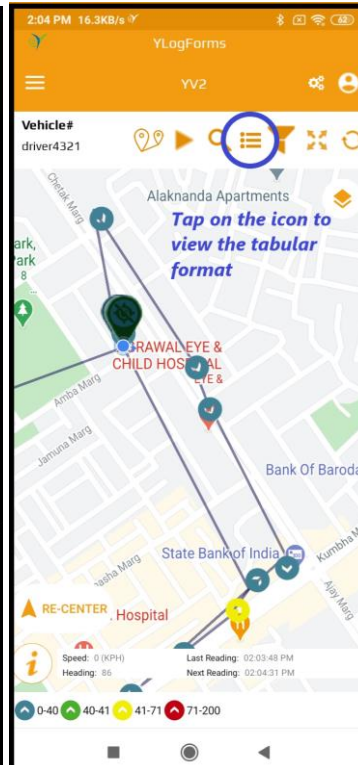

Figure 1.0

This vehicle has been created after the driver login, because the driver has not been assigned with a vehicle from portal

Vehicle#	Fuel Type	Vehicle type	VIN	Drivers	Department	Vendor	Home Base	State
Driver0022		Other	Driver0022	222, Driver Uni	Transportation(TRANSPORTATION)			Active
Akki8019_27		Other	Akki8019_27		Transportation(TRANSPORTATION)			Active
driver4321		Other	driver4321	2	Transportation(TRANSPORTATION)			Active
dkalra5March		Other	dkalra5March		Transportation(TRANSPORTATION)			Active

Figure 1.1

- **Steps**

- Login to the mobile application- YLogForms
- Now tap on hamburger icon to open the side menu
- Click on the Logs menu options
- Click on GPS Trails(**Figure 1.3**)
- Here the user will be redirected to the Map Screen (First user will have the map view to show the vehicle locations on the screen)(**Figure 1.4**)
- If user wants to view the tabular view of all the locations - click on the tabular icon on the top (**Figure 1.5**)
- User will have a popup enabled on the screen with the list of locations sorted in the chronological order(latest on top and oldest on bottom)(**Figure 1.6**)

(Figure 1.3)

(Figure 1.4)

(Figure 1.5)

(Figure 1.6)

## ● SYNCED Locations on the PORTAL

- Driver user when log in to the portal all the data will be displayed on map and grid view.
- Steps
  - Login on Portal
  - Click the hamburger icon to open the side menu
  - Click on Logs menu option
  - Click on GPS Trails sub menu option
  - User will be redirected to the screen to display the tracked locations on map and grid view **(Figure 1.7, 1.8)**