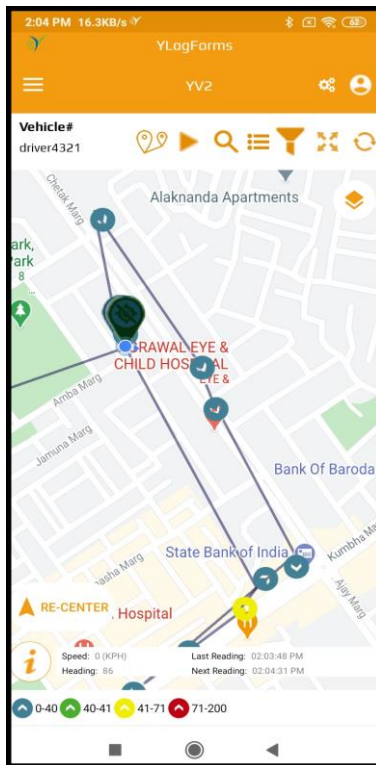

(Figure 1.4)